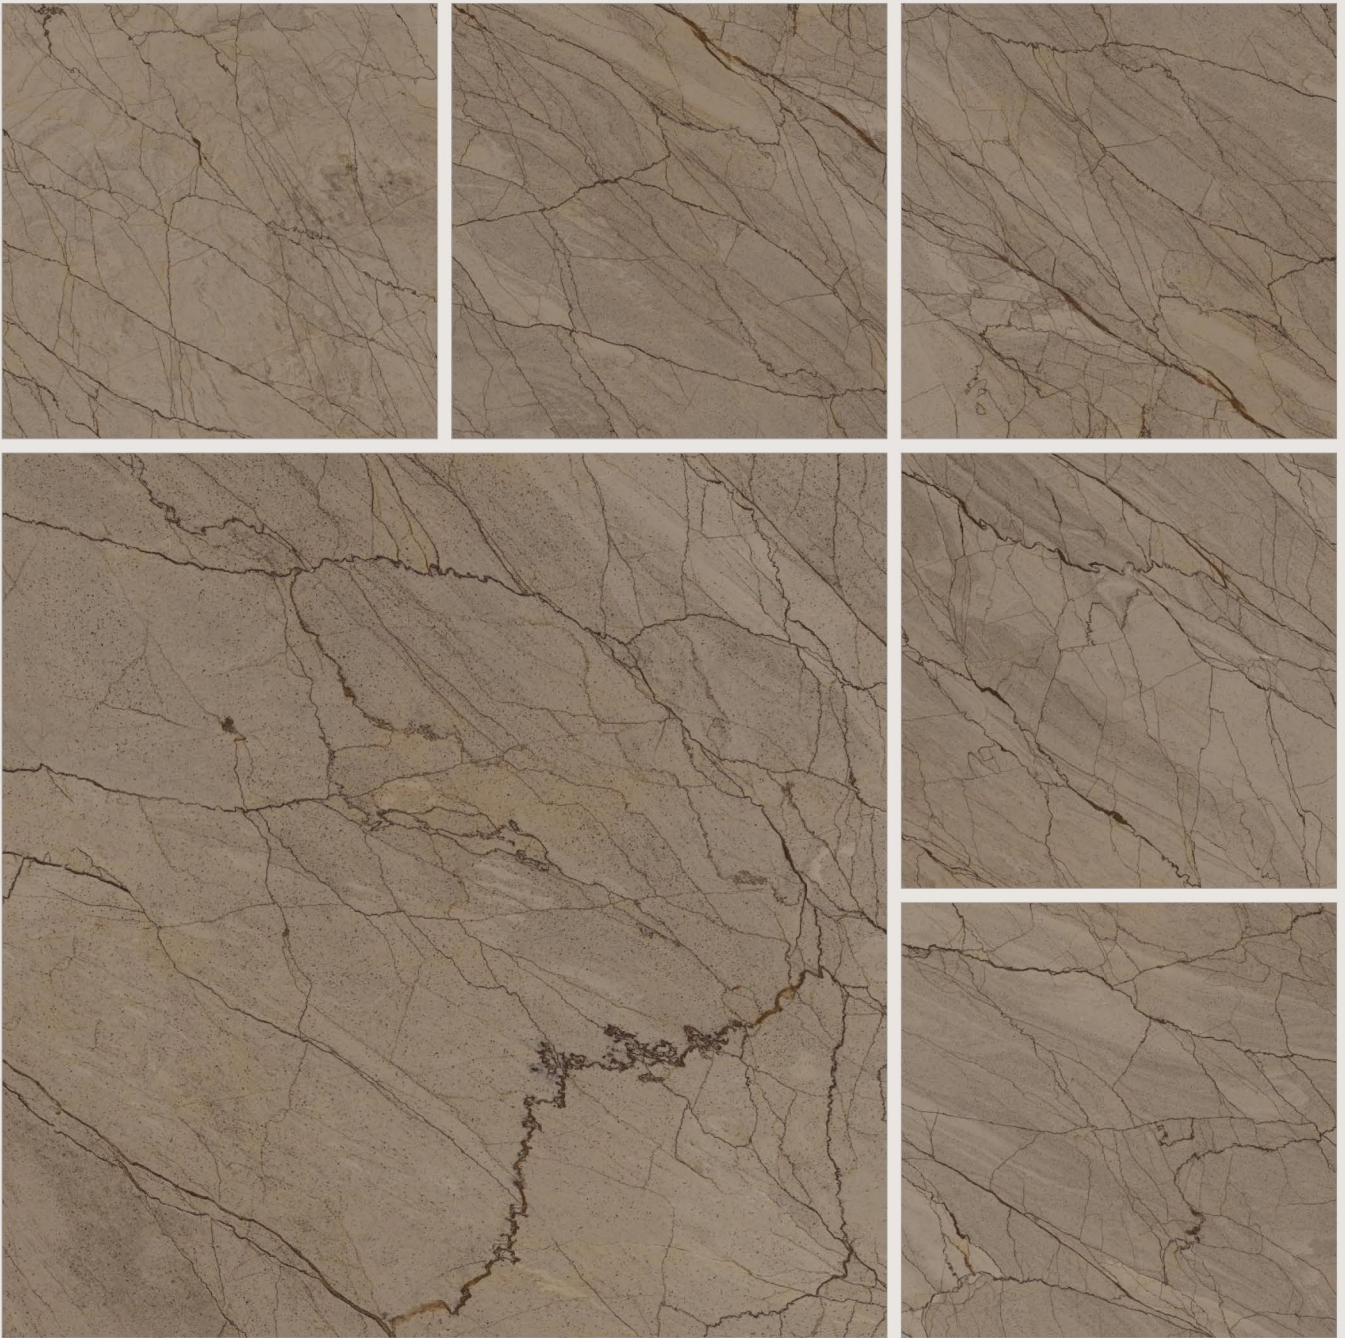

BOSTONE NATURAL

Matt Finish

R-6

BOSTONE NATURAL

CHICAGO CHOCO

Matt Finish

R-6

CHICAGO MIX