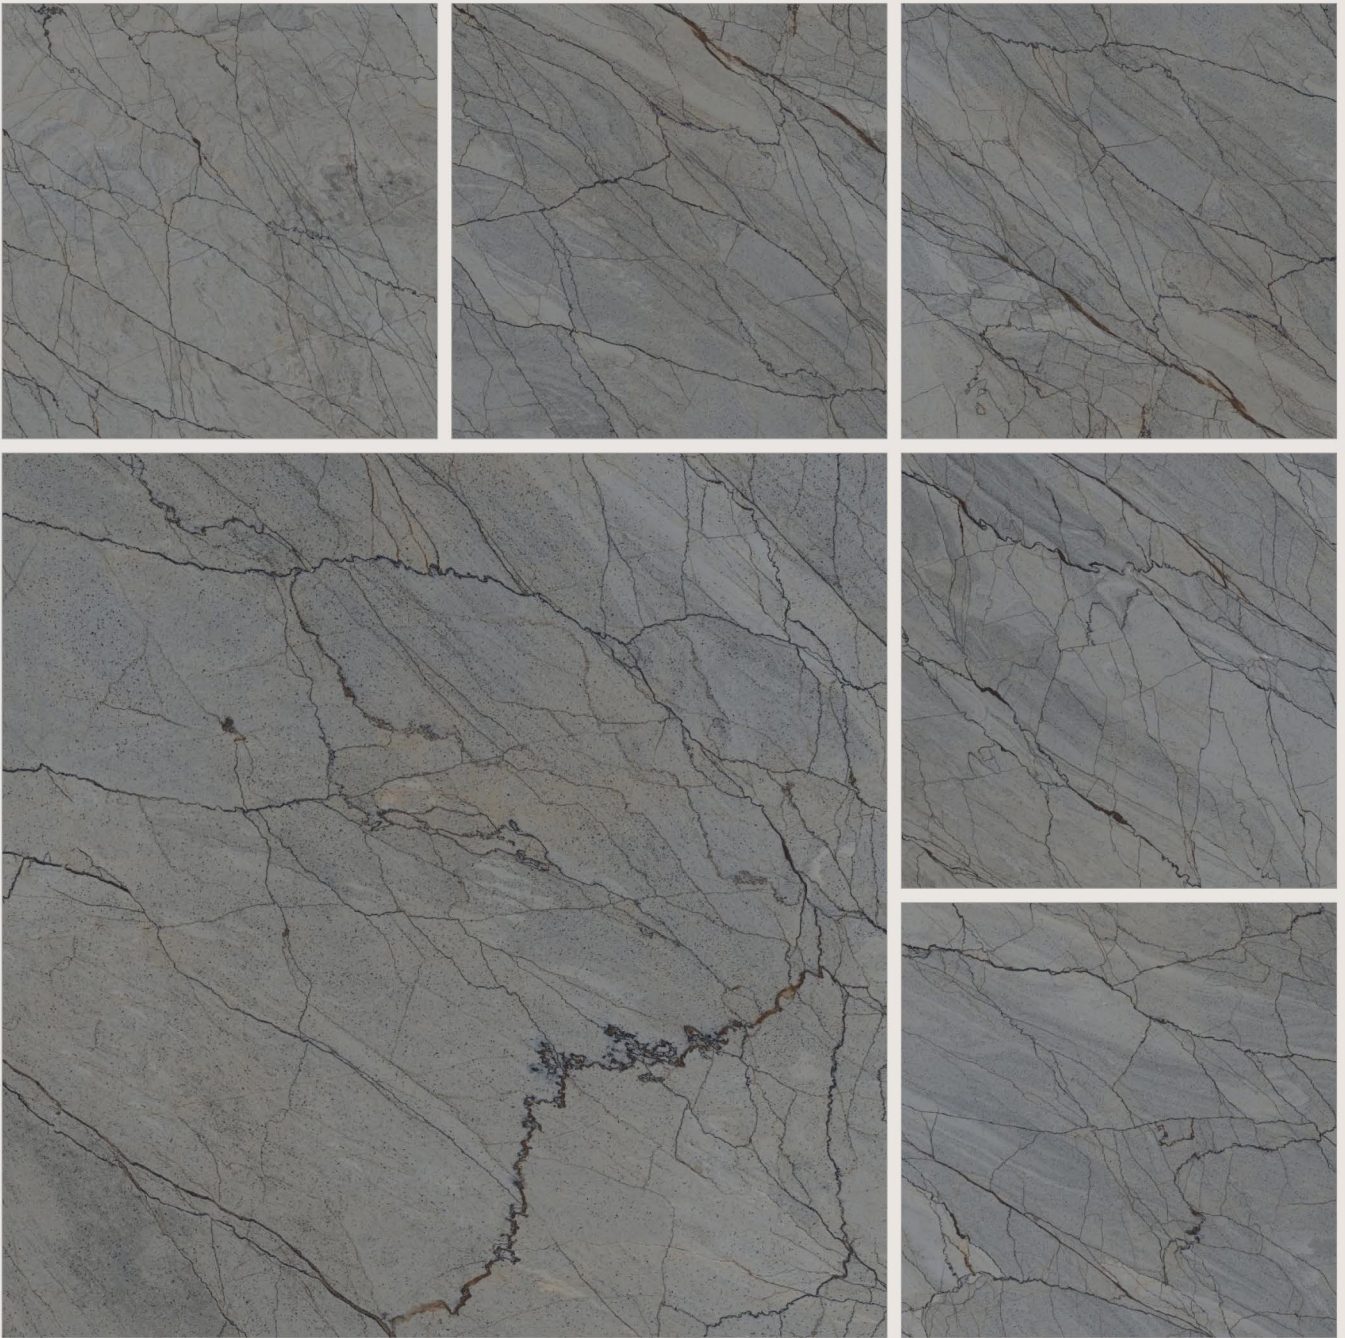

Coaster
COLLECTION

CHICAGO NERO

Matt Finish

R-6