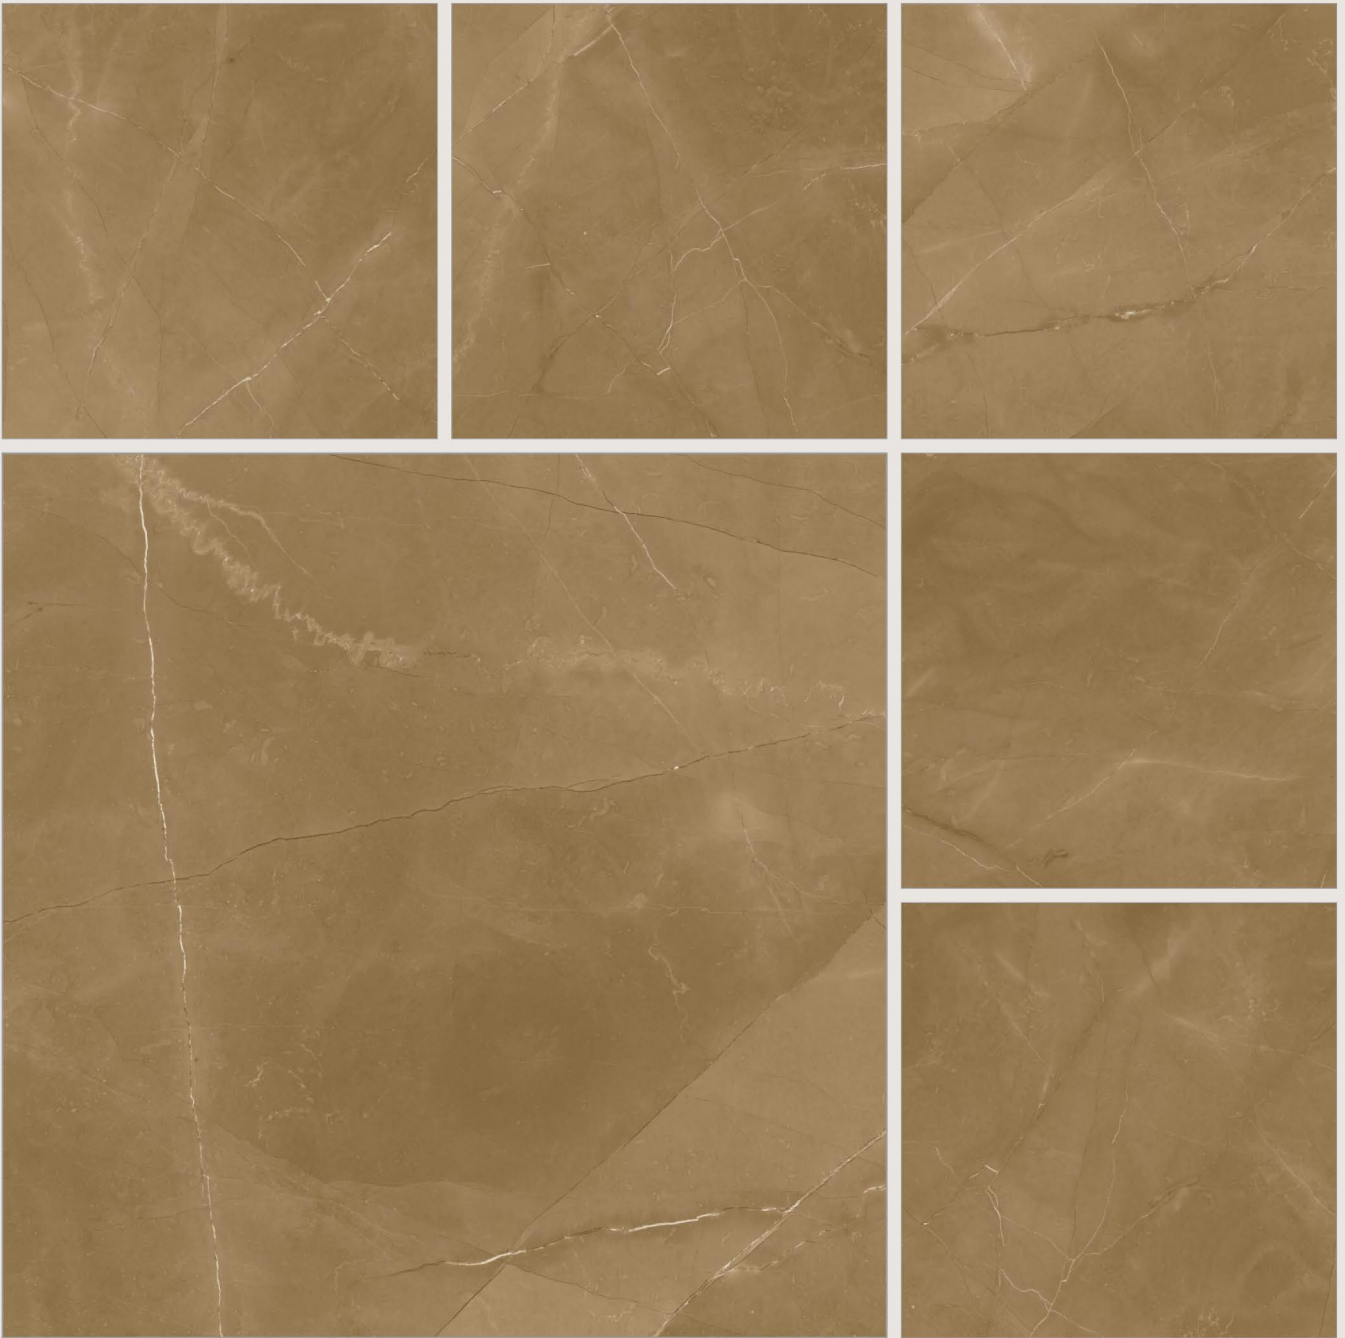

ARMANI MUD DARK

Matt Finish

R-6