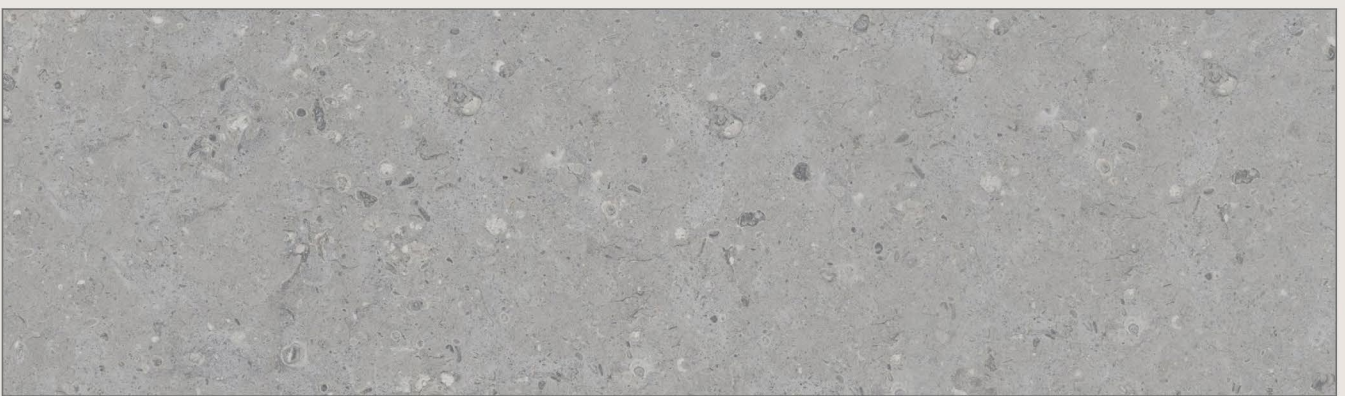

Matt Finish

R-6

FLAKES GREY DARK

Matt Finish

R-6

FLAKES GREY LIGHT

Matt Finish

R-6