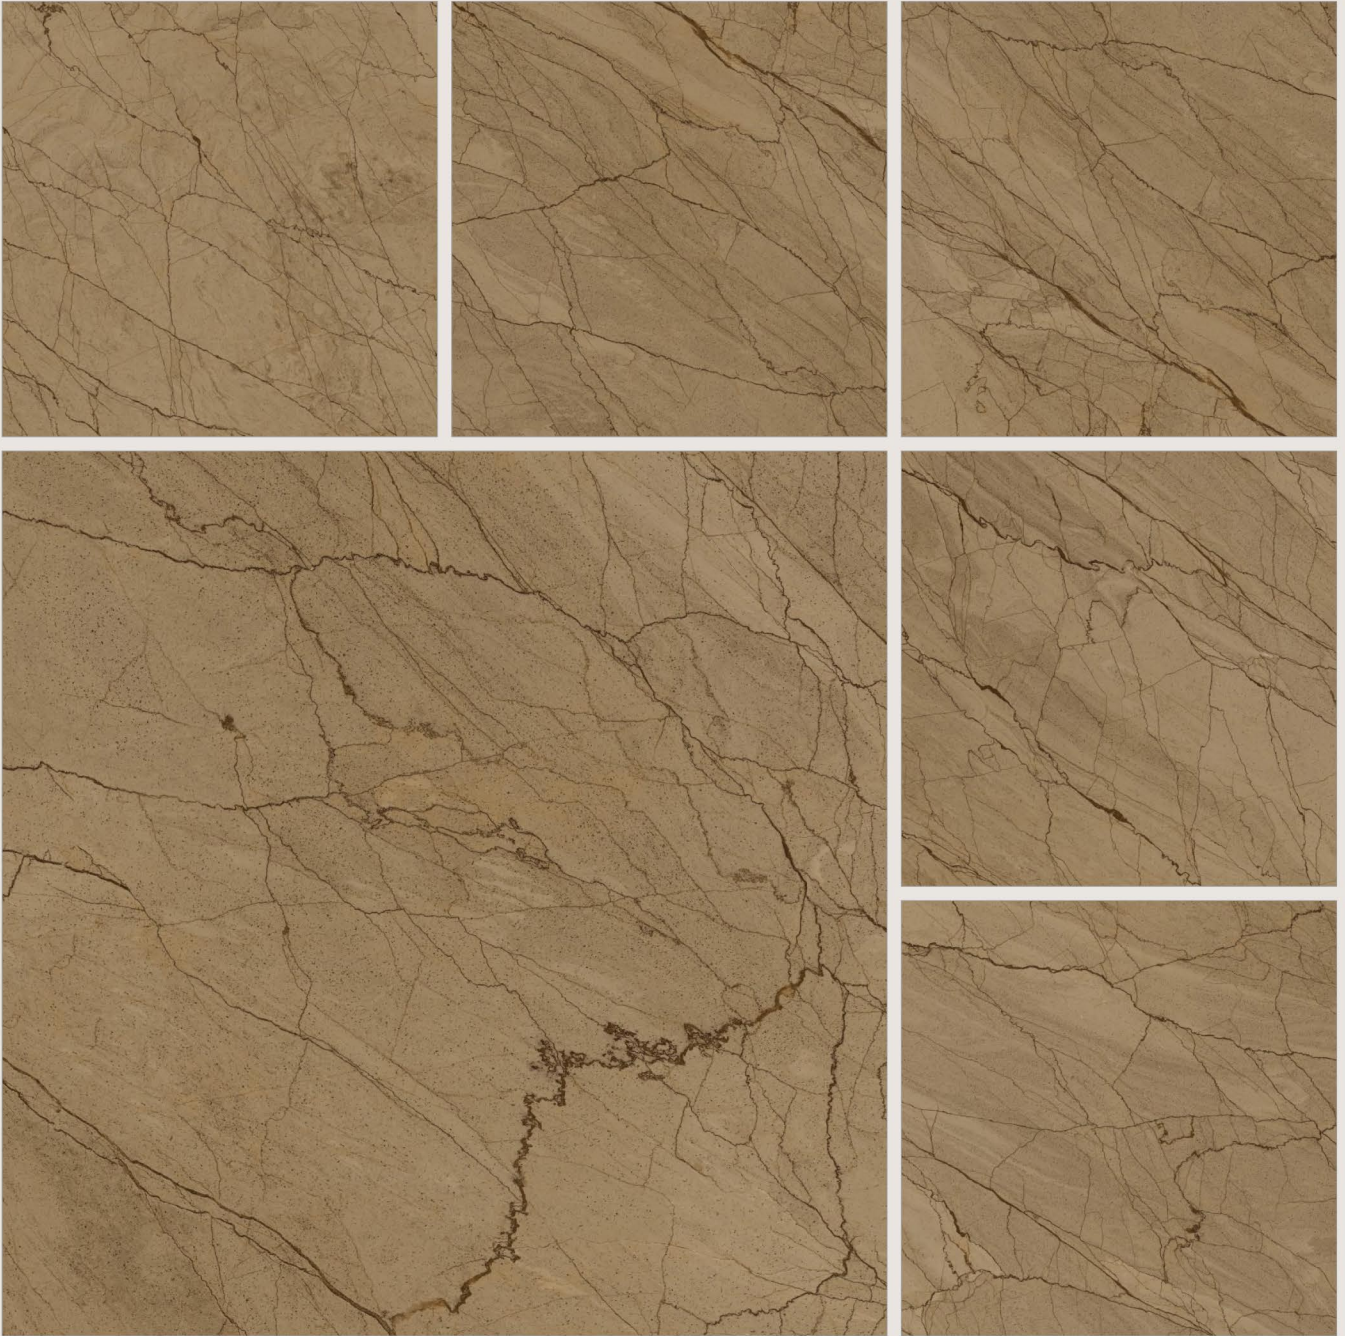

BOSTONE NATURAL

Matt Finish

R-6

BOSTONE NATURAL

CHICAGO CHOCO

Matt Finish

R-6

CHICAGO MIX