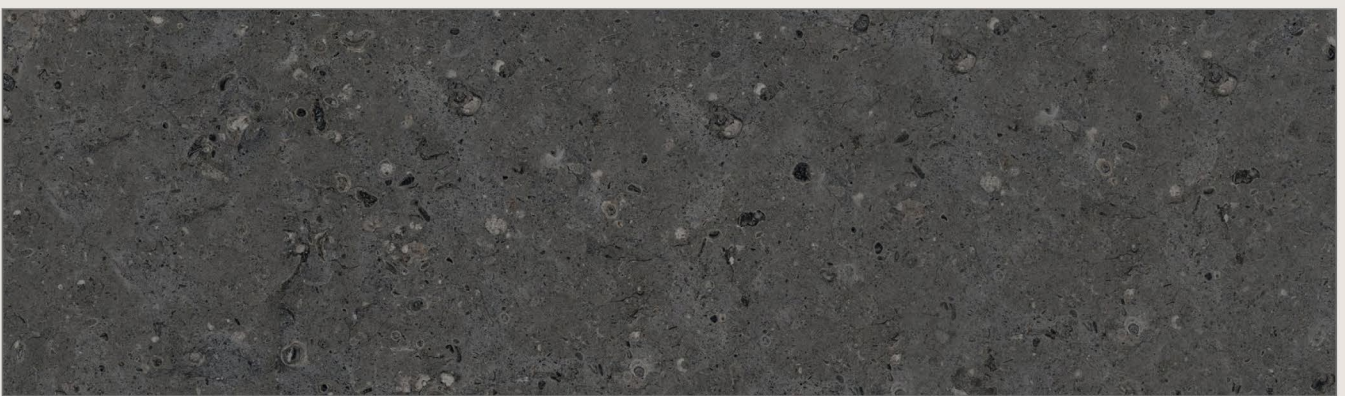

Matt Finish

R-6

FLAKES GREY DARK

Matt Finish

R-6

FLAKES GREY LIGHT

Matt Finish

R-6