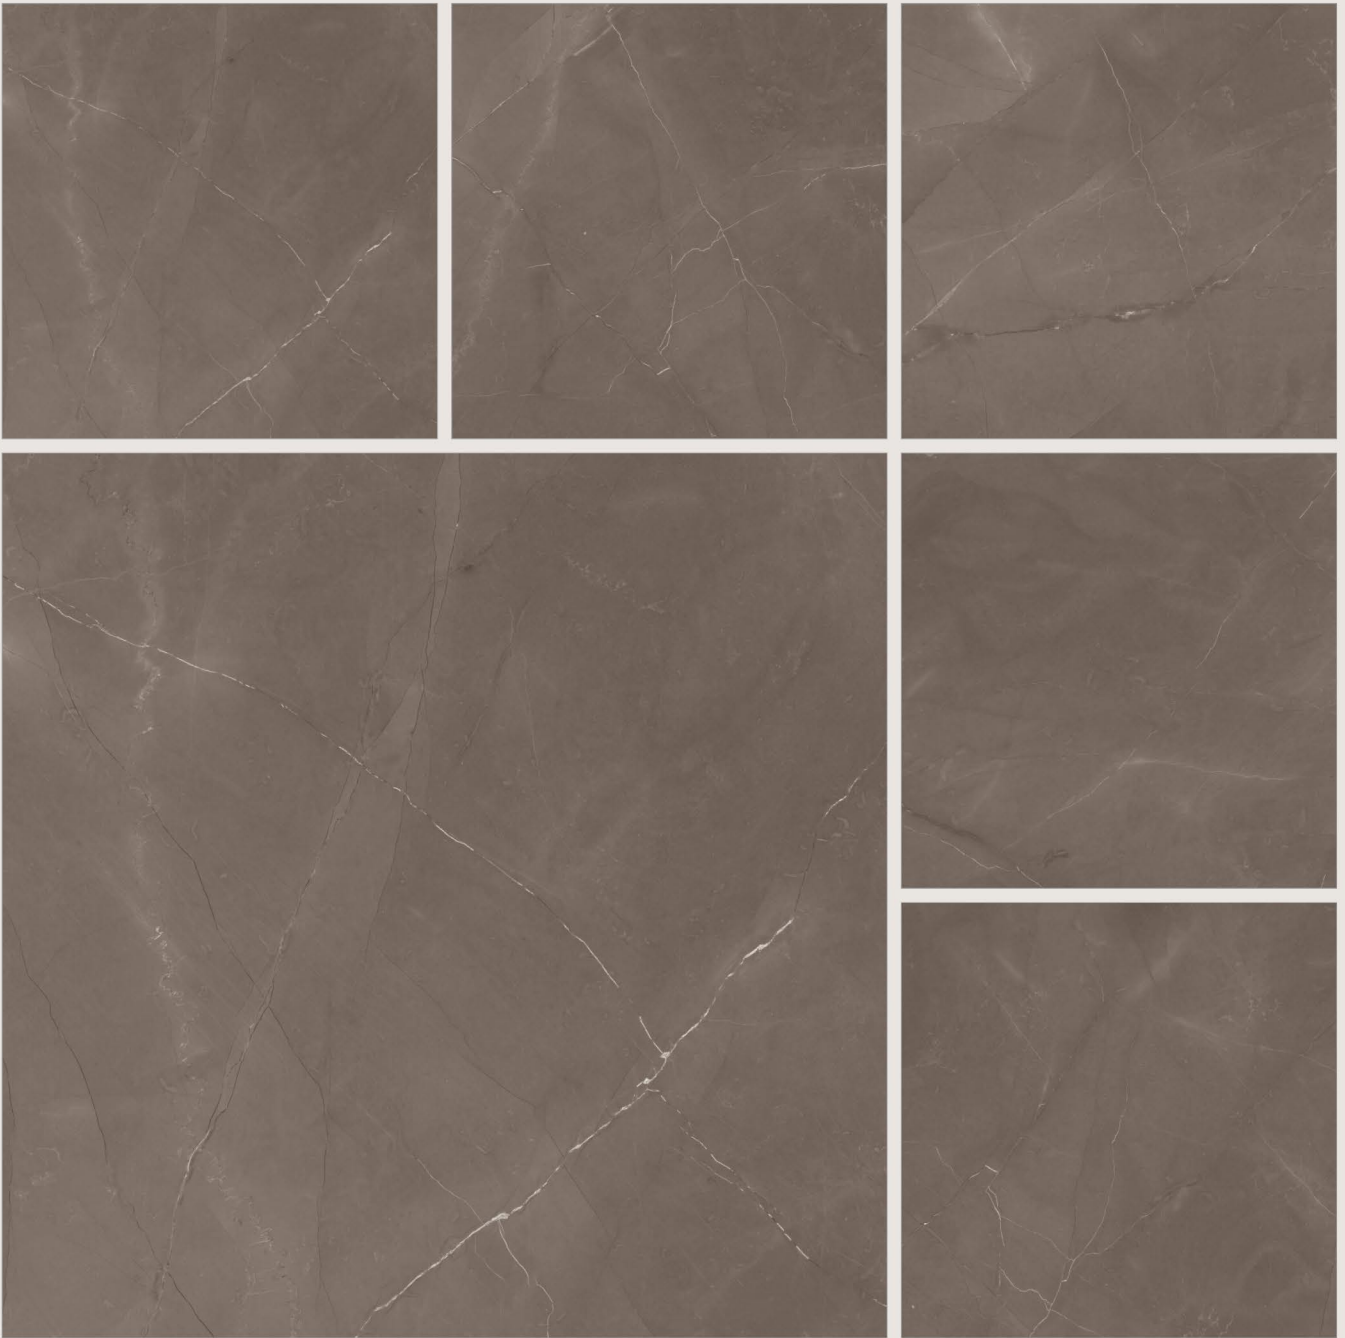

ARMANI WINE DARK

Matt Finish

R-6